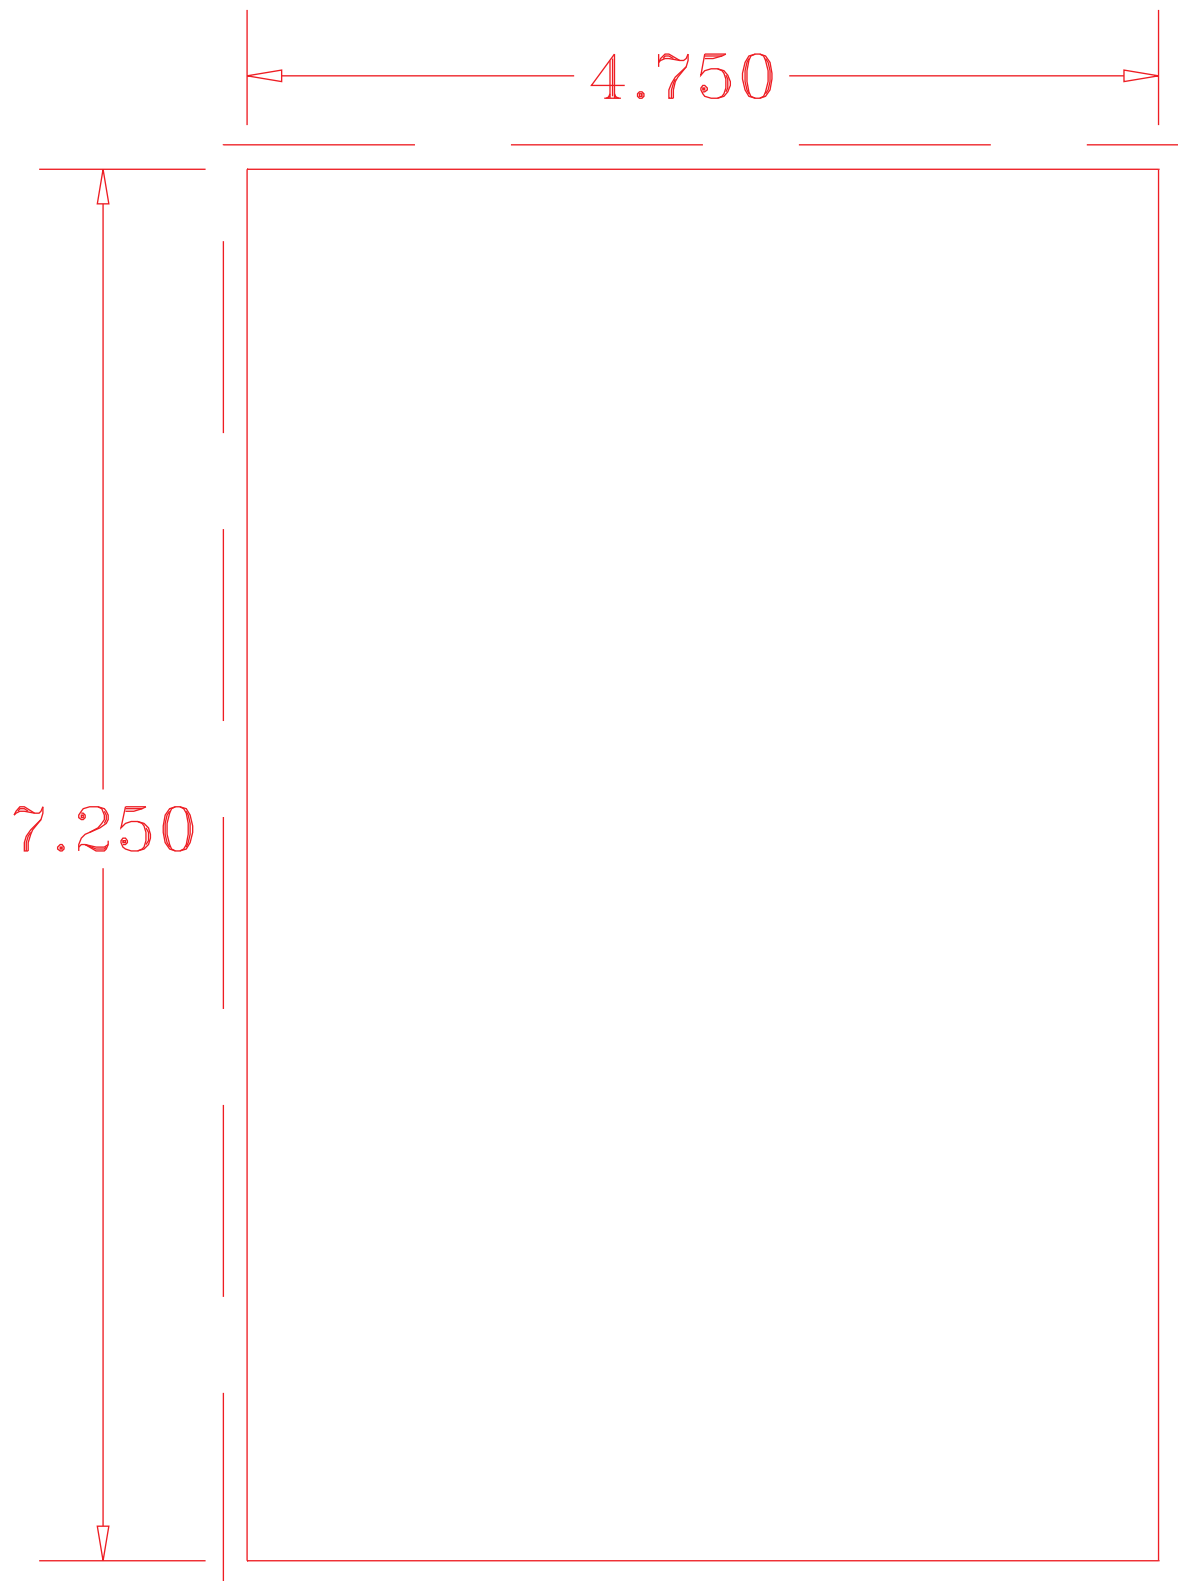

# DVD Insert 2pages

4.750  
BLEED LINE LEAVE MINIMUM  
1/8" ALL AROUND BOX.